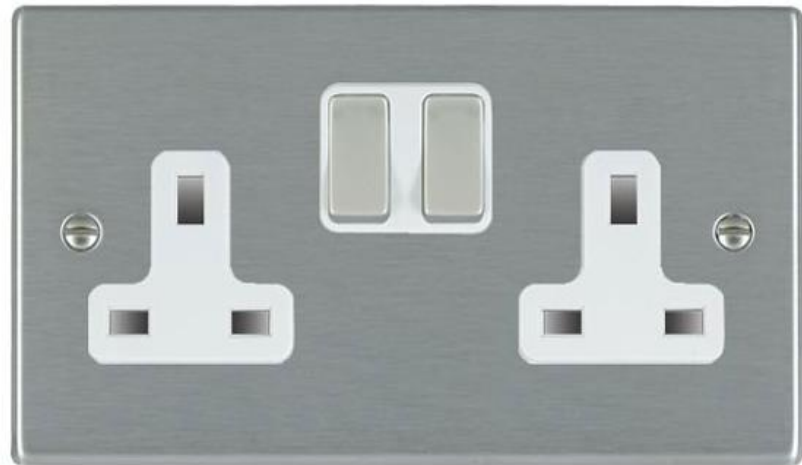

Twin 13 amp
Max 6kW

£225