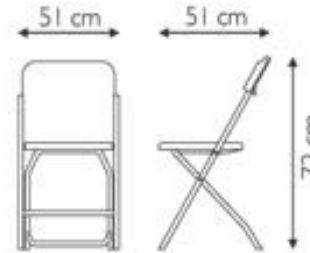

Folding chair

£15

Replacement cost: £25

N.B. Prices are for weekend hire.