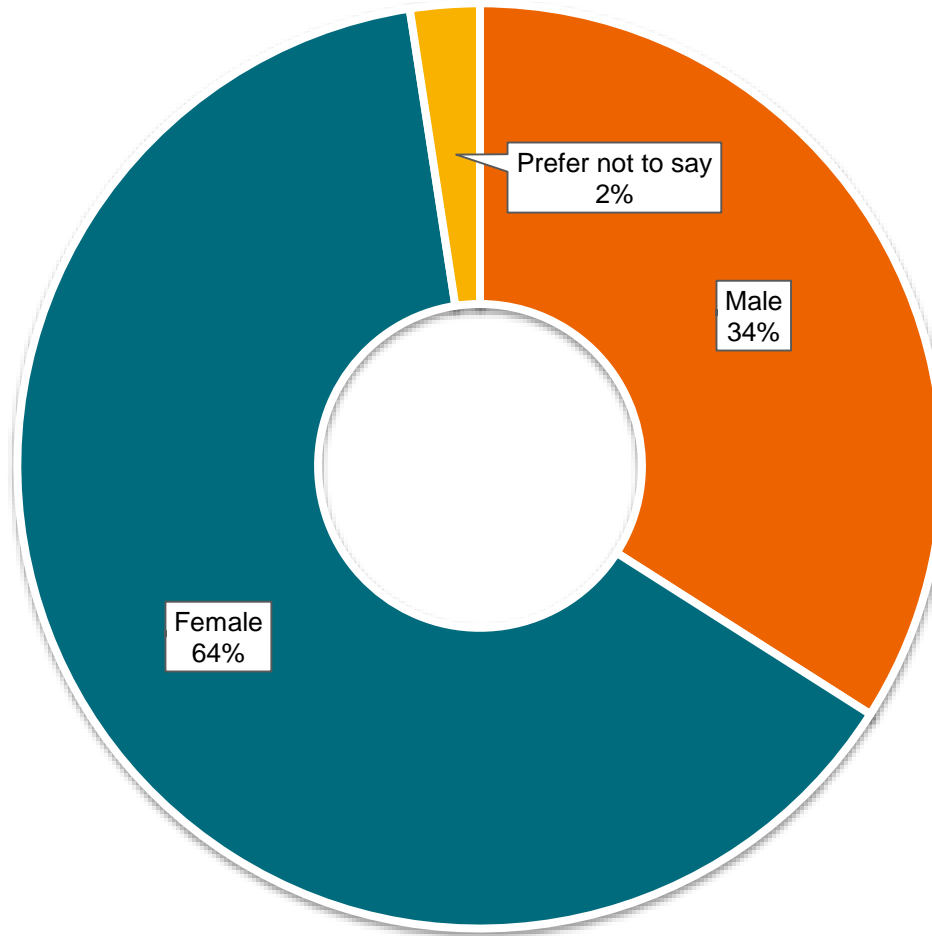

# 2019 Visitor Demographics

Total number of survey responses: 535  
Number of show attendees: 120,000

# How old are you?

# What is your gender identity?