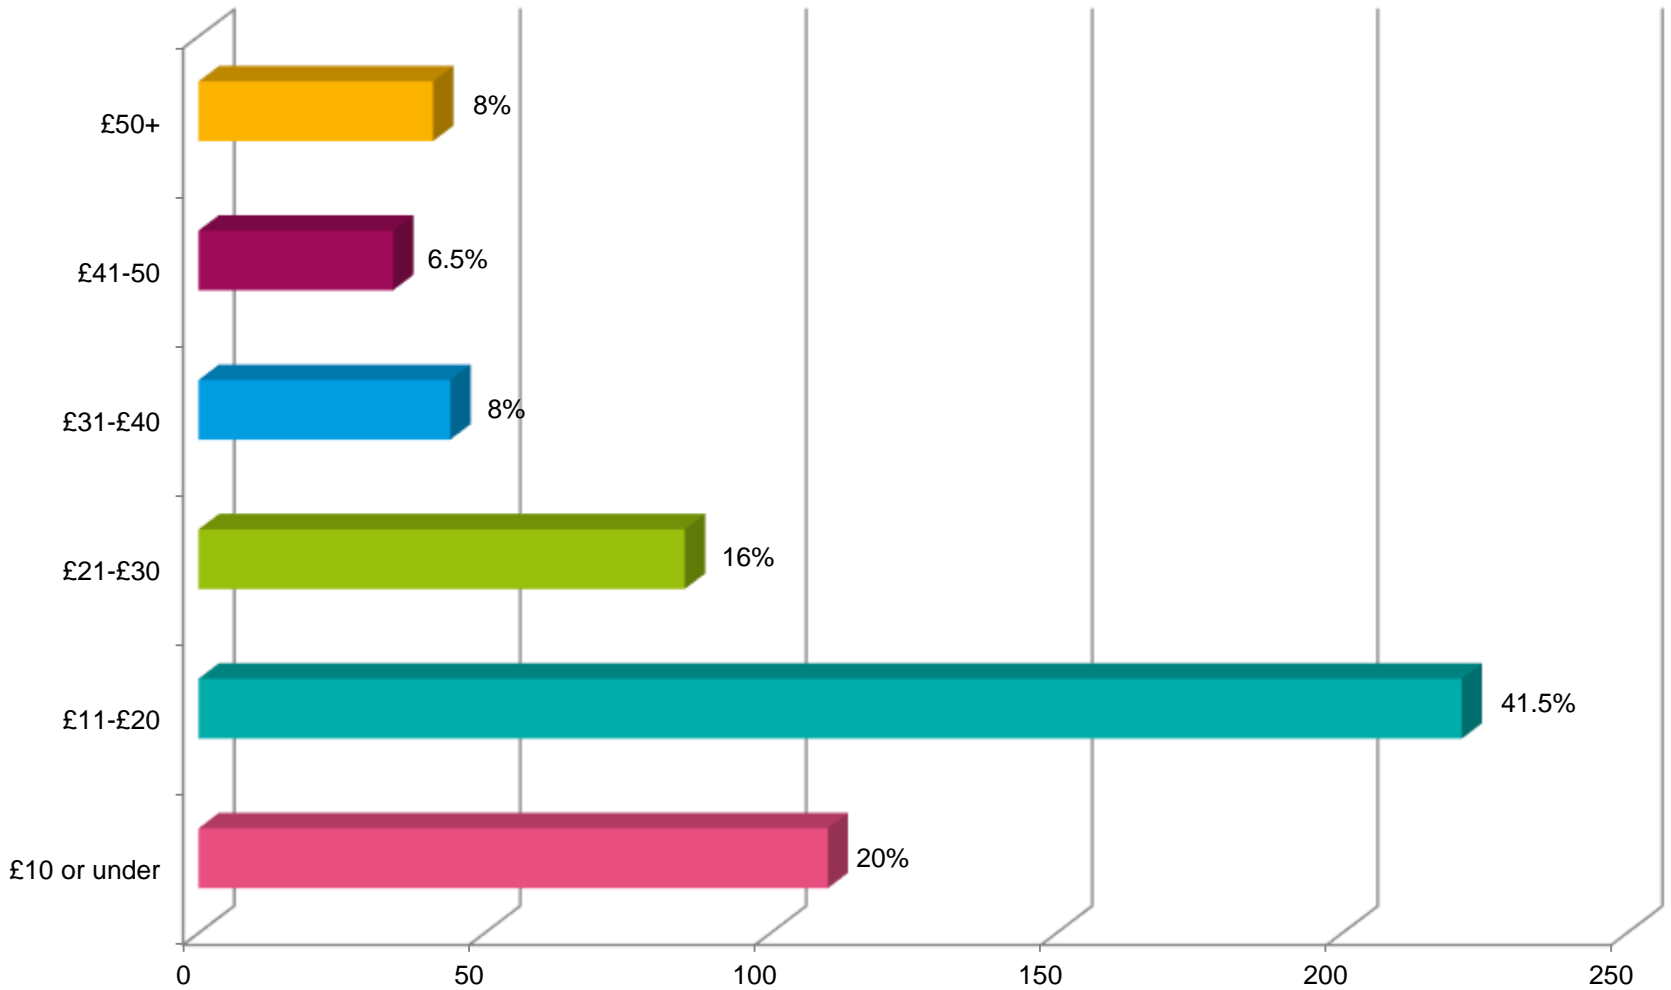

How much money did you spend at local businesses as a result of attending the show?