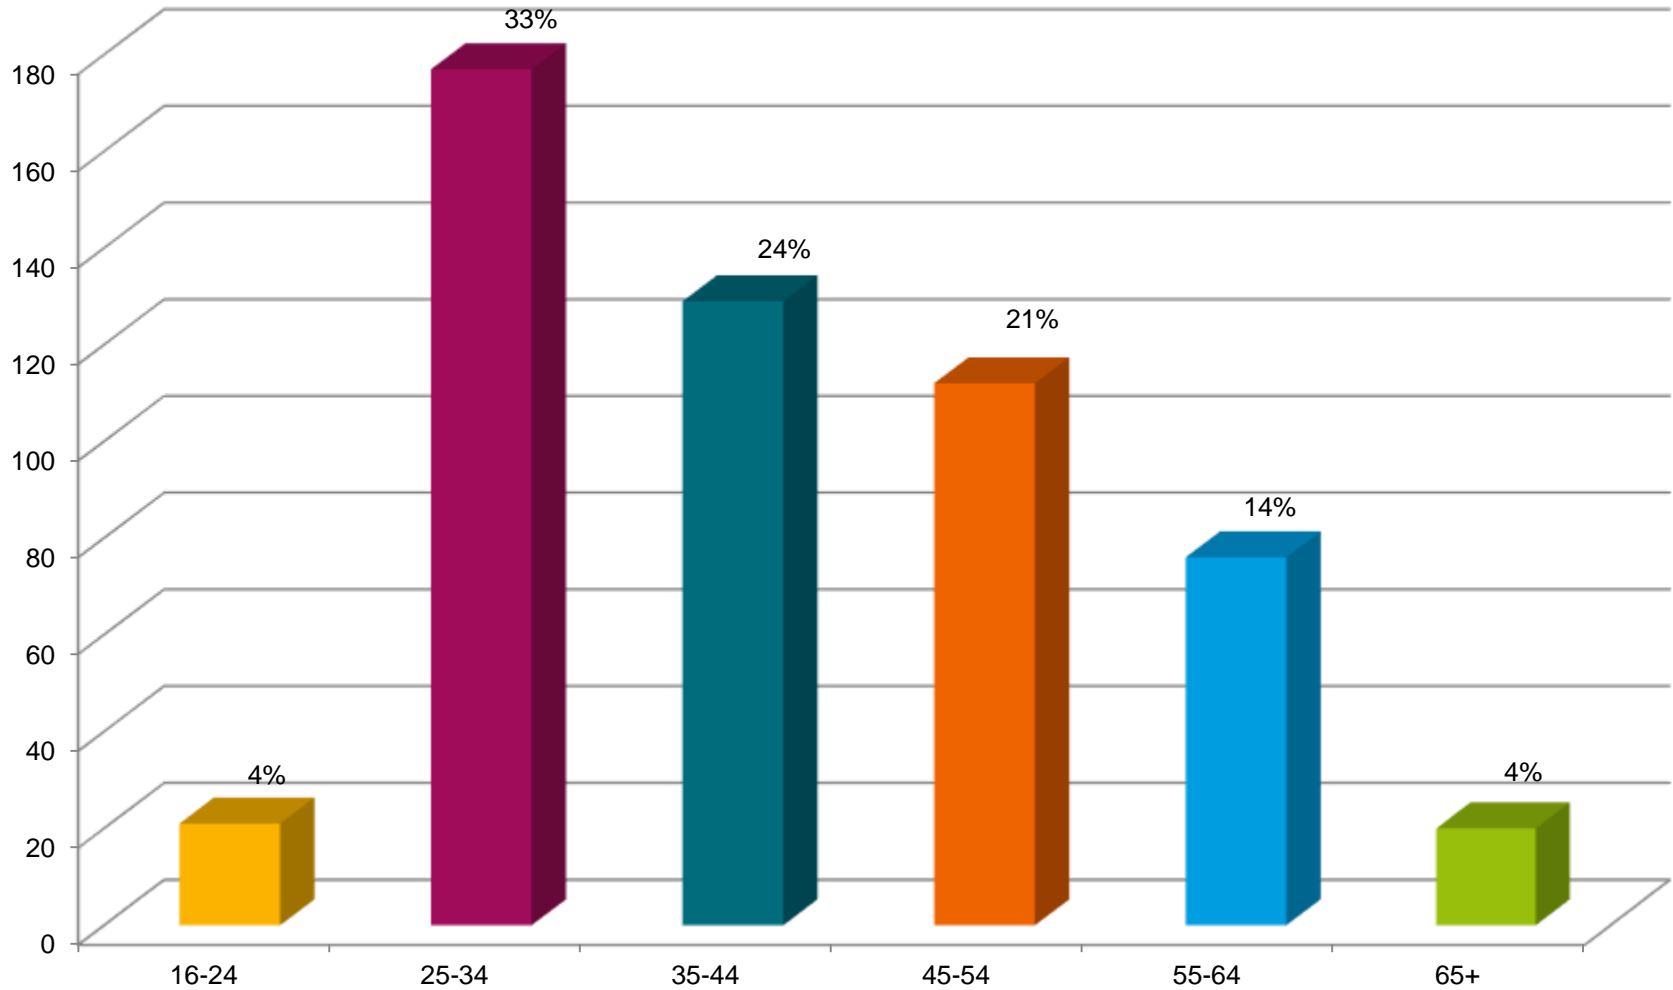

# 2019 Visitor Demographics

Total number of survey responses: 535  
Number of show attendees: 120,000

# How old are you?