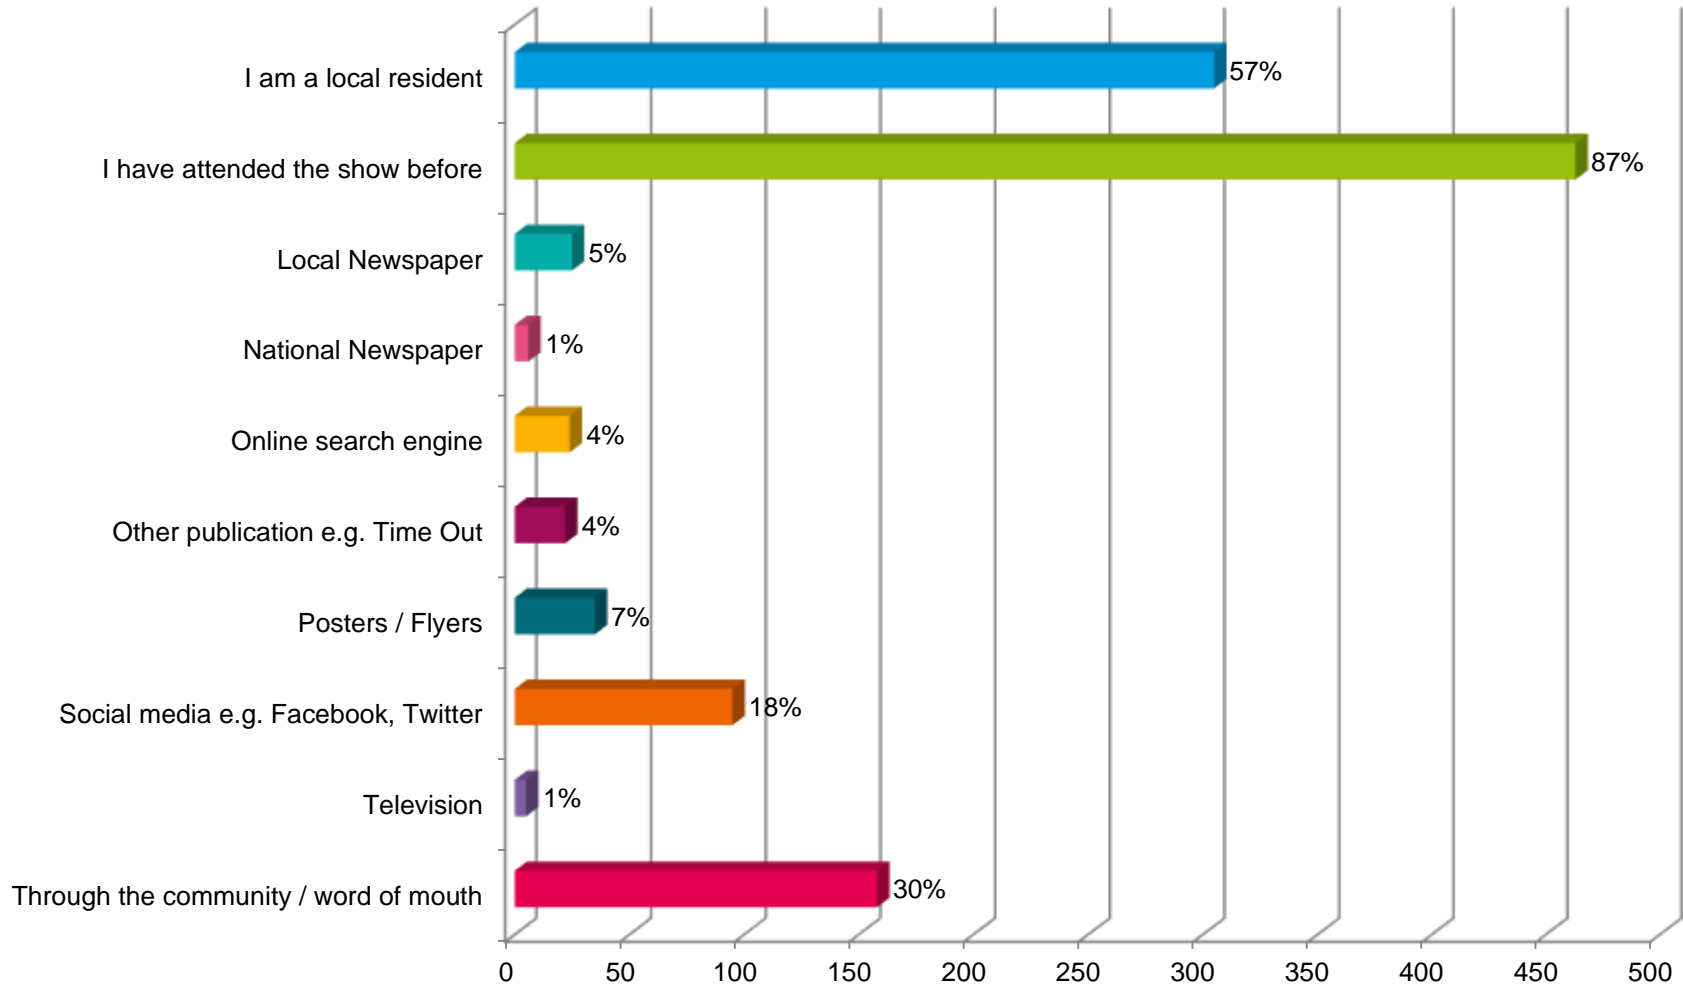

How did you hear about the show?

Respondents were given the opportunity to choose multiple options