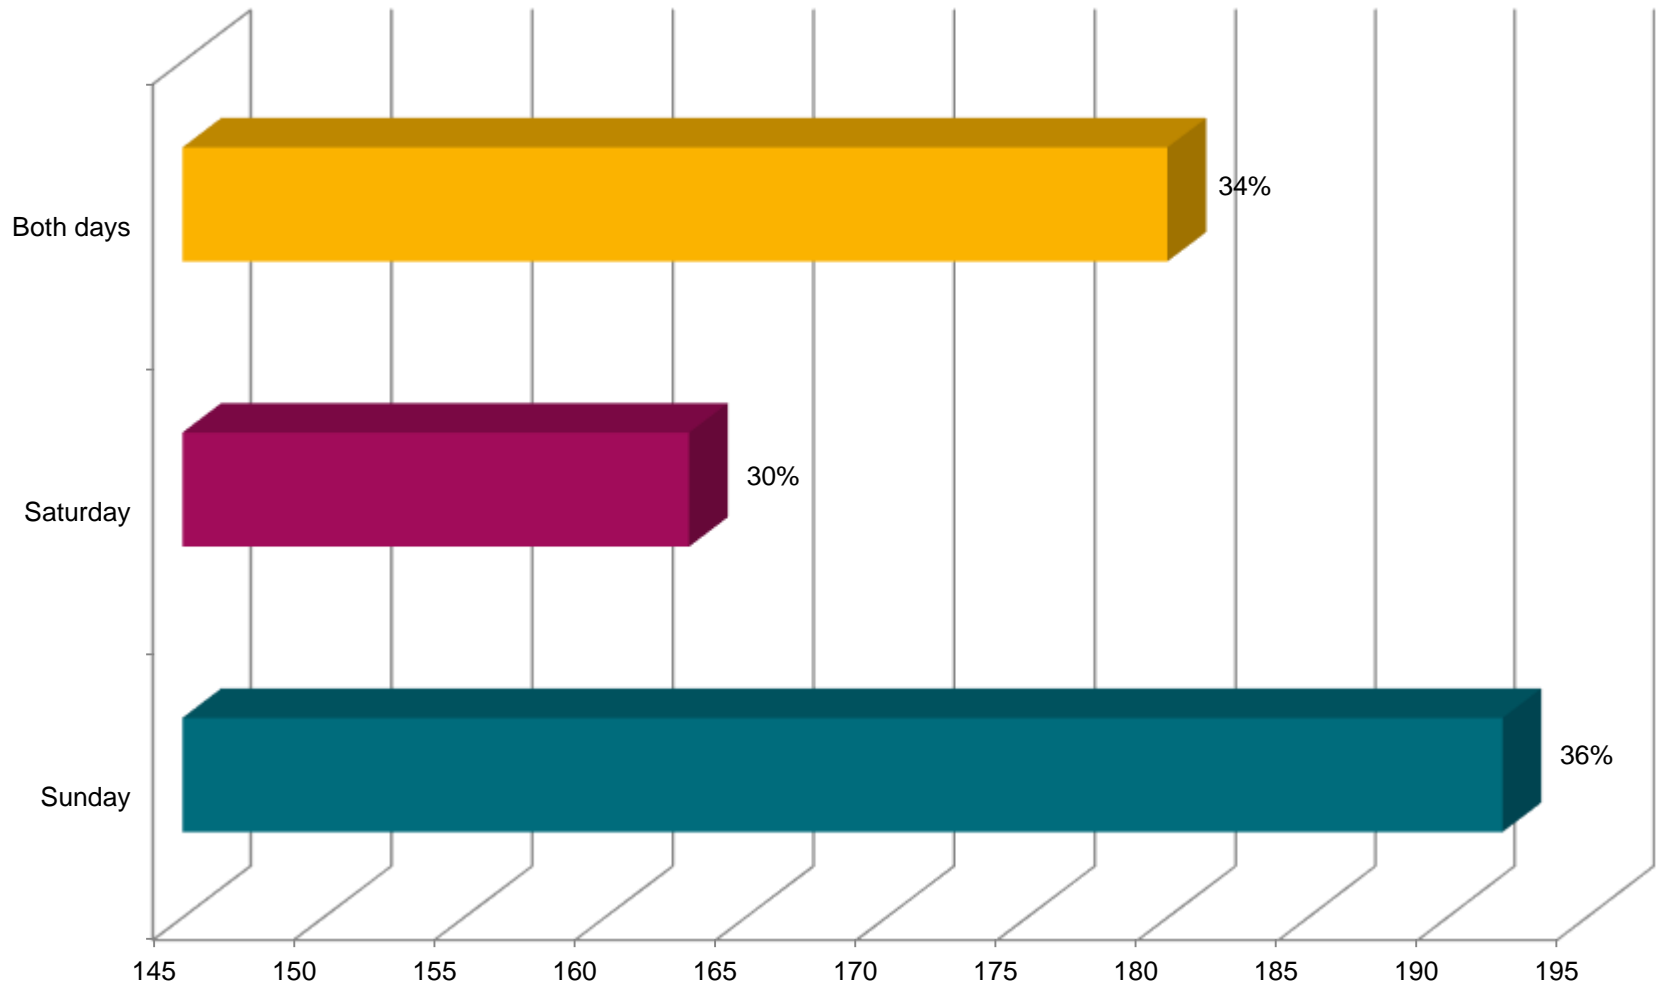

On which day did you attend?