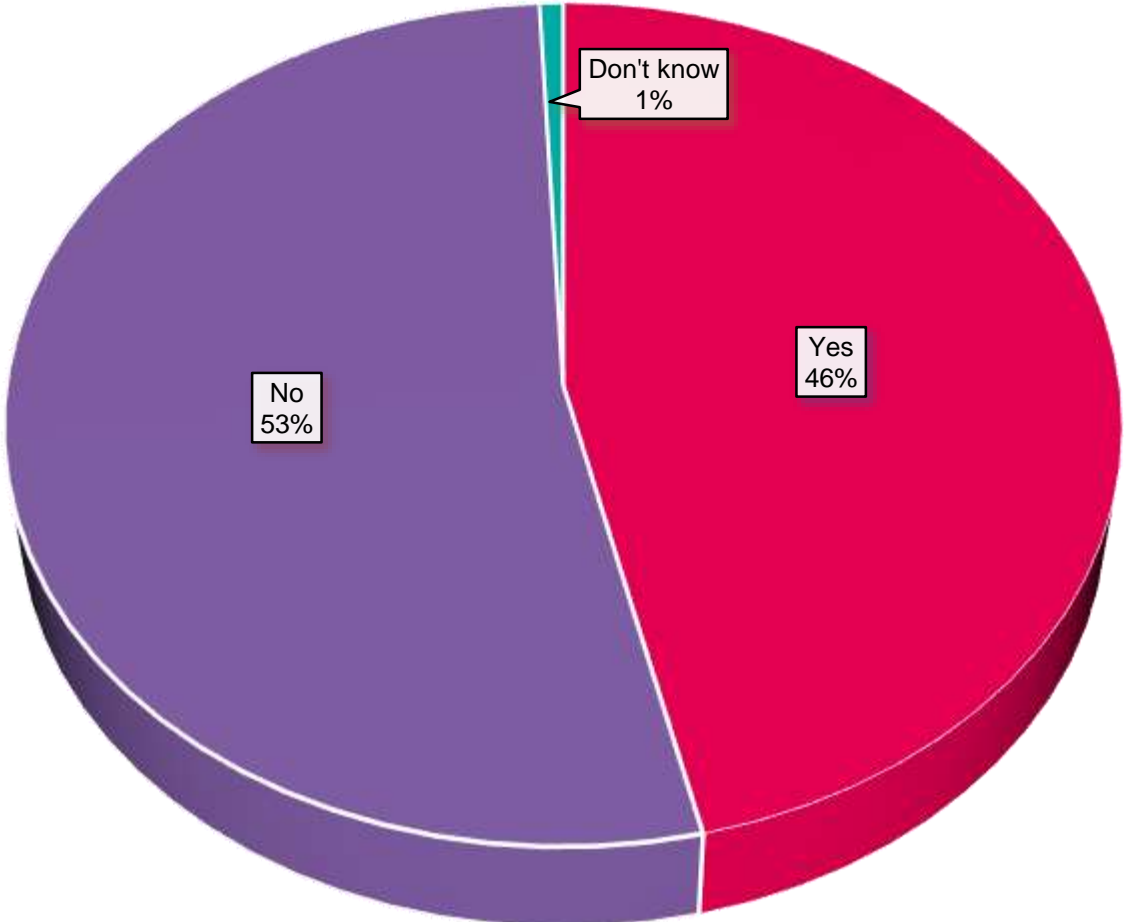

Do you live in Lambeth?