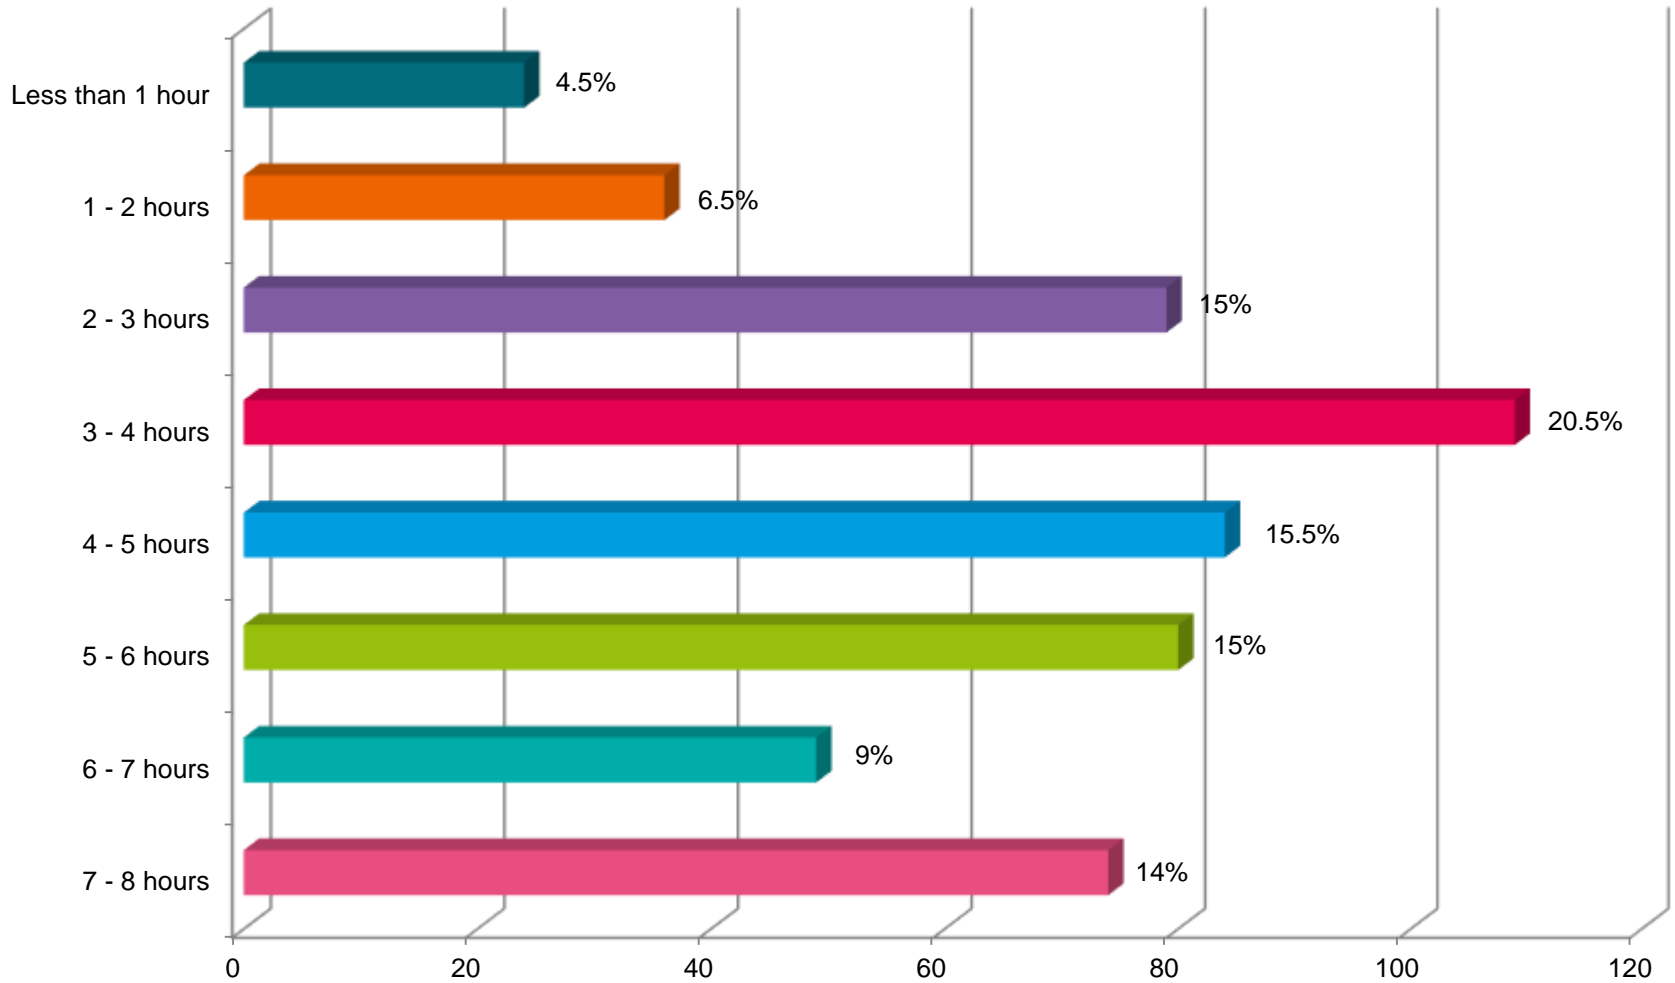

# Who did you attend the show with?

Respondents were given the opportunity to choose multiple options

# On which day did you attend?

# How much time did you spend at the show per day?