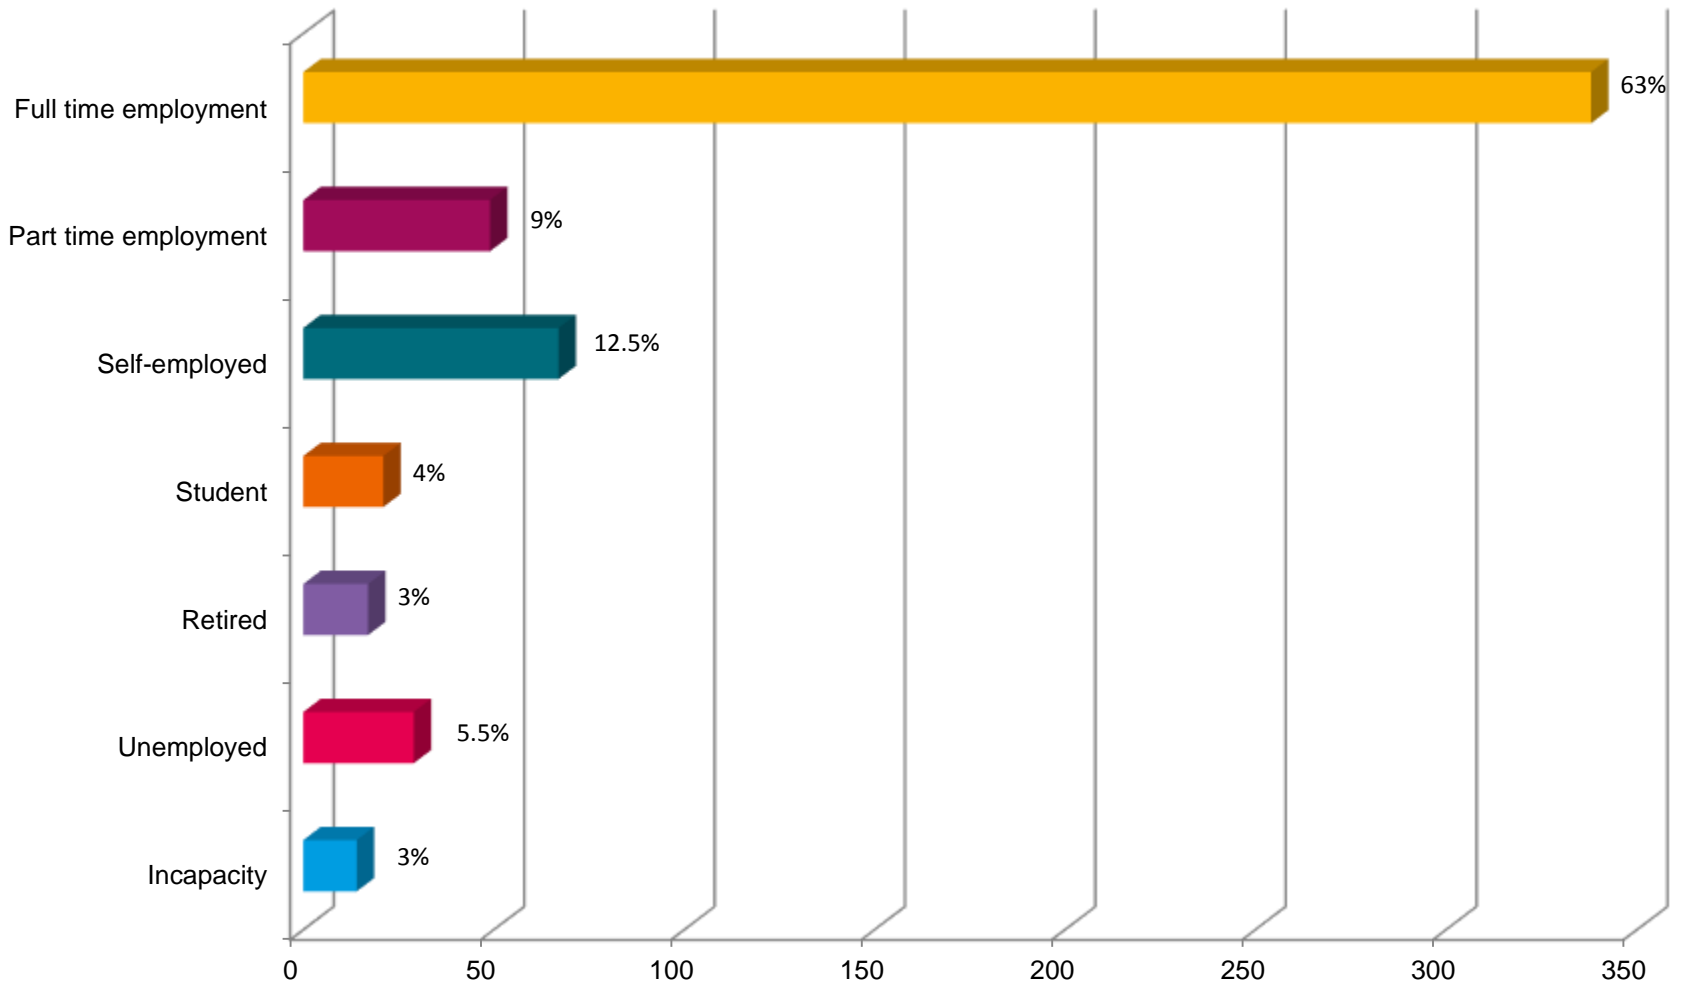

What is your employment status?