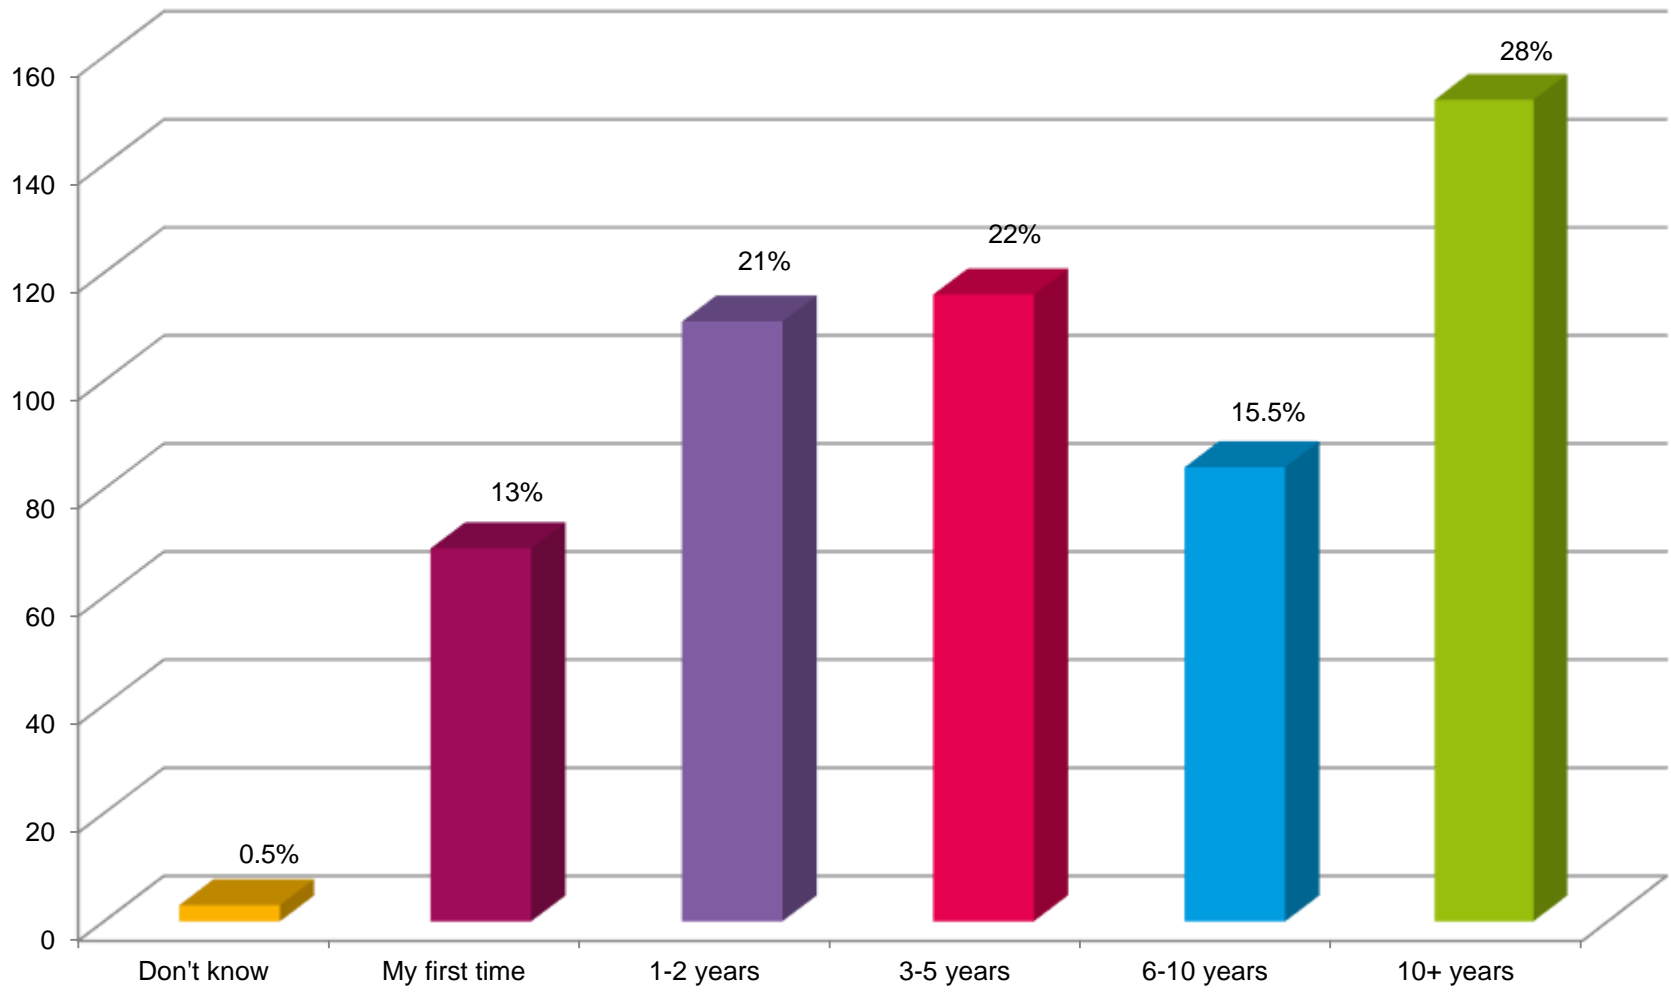

How long have you been visiting the show for?