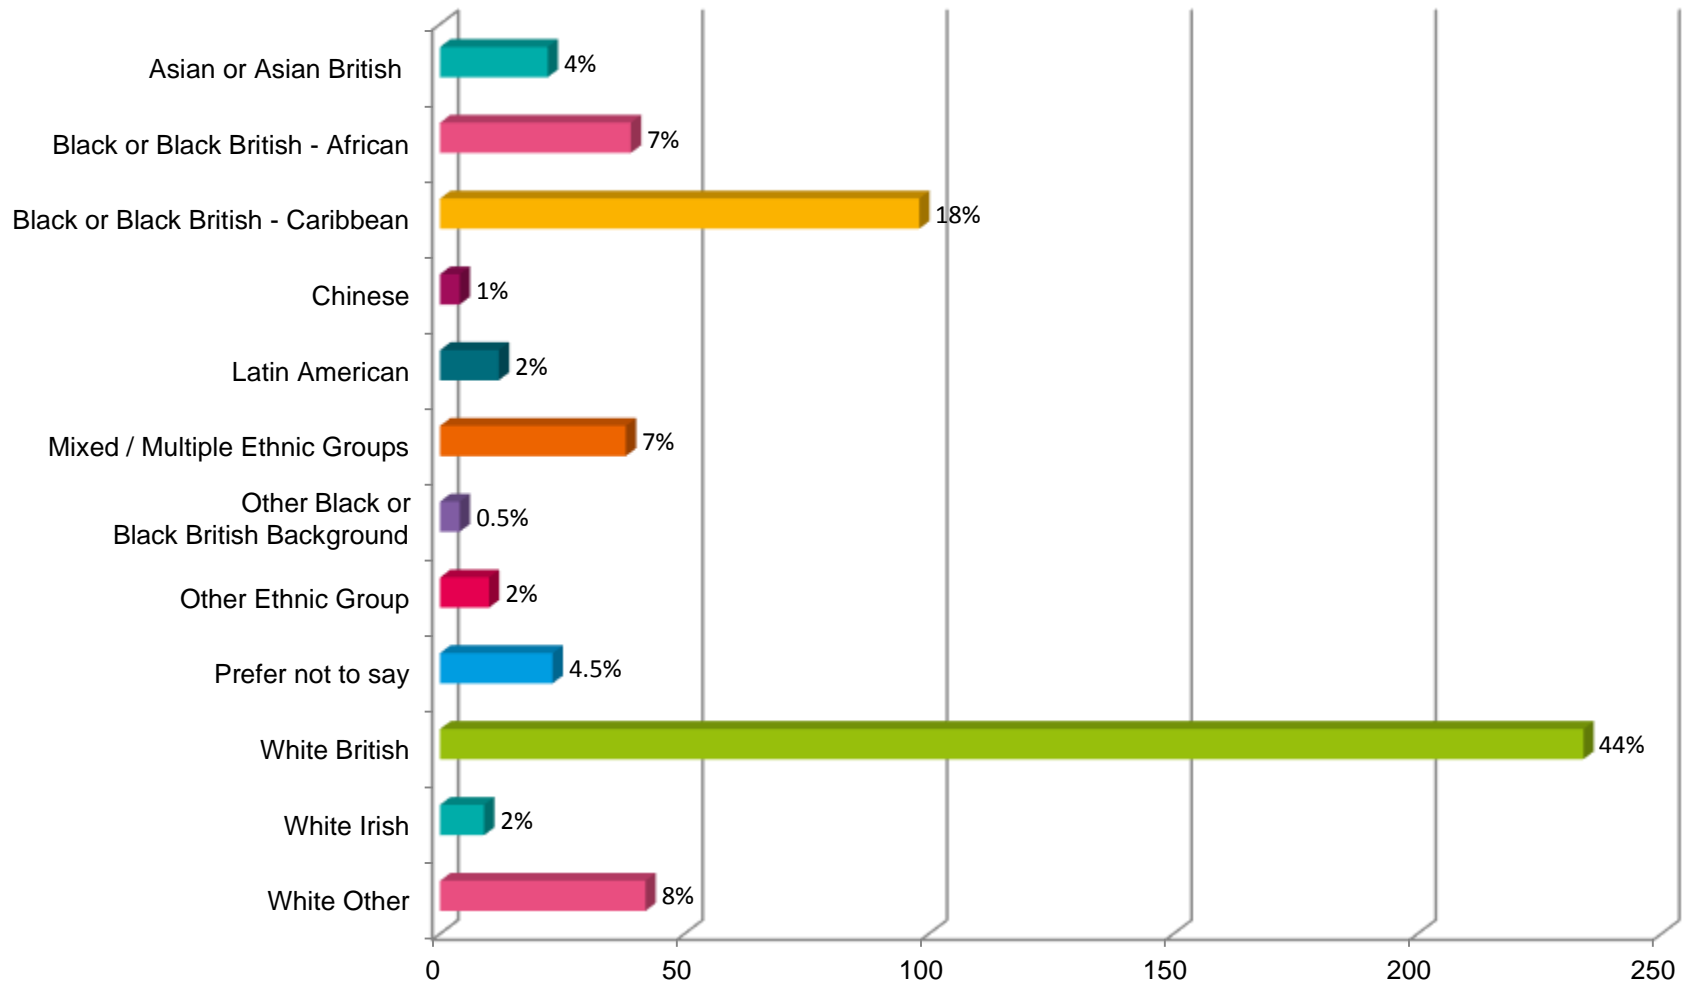

How would you describe your ethnicity?