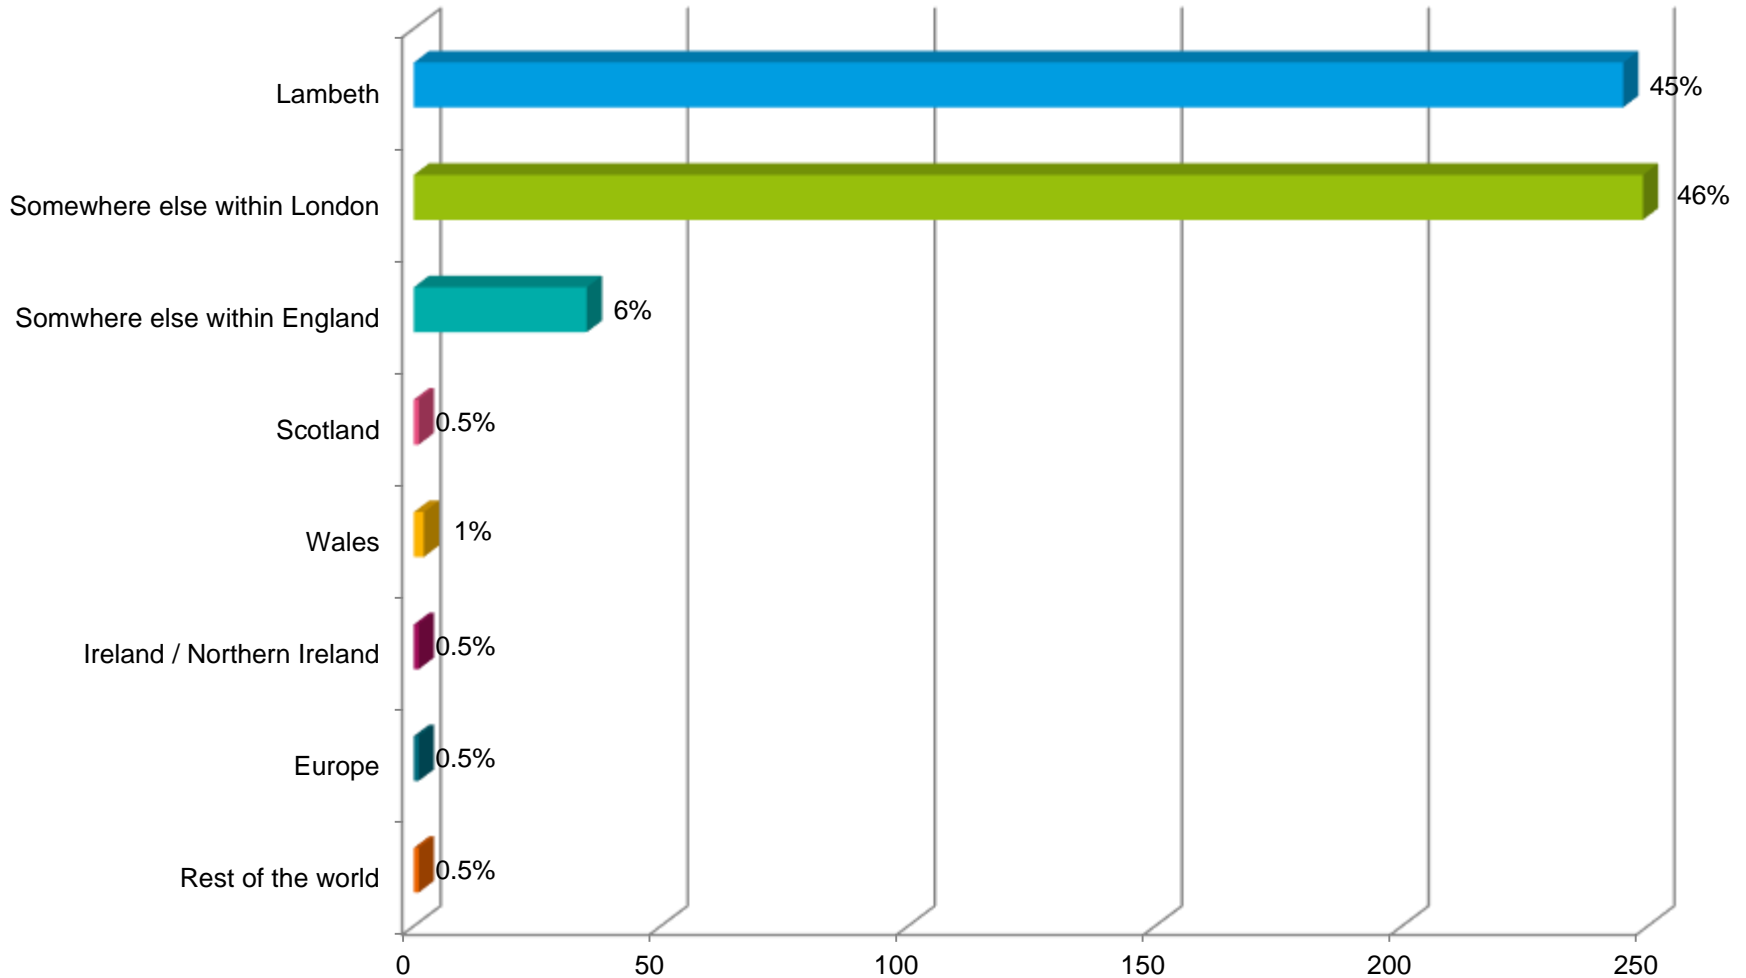

Where did you travel from to get to the show?